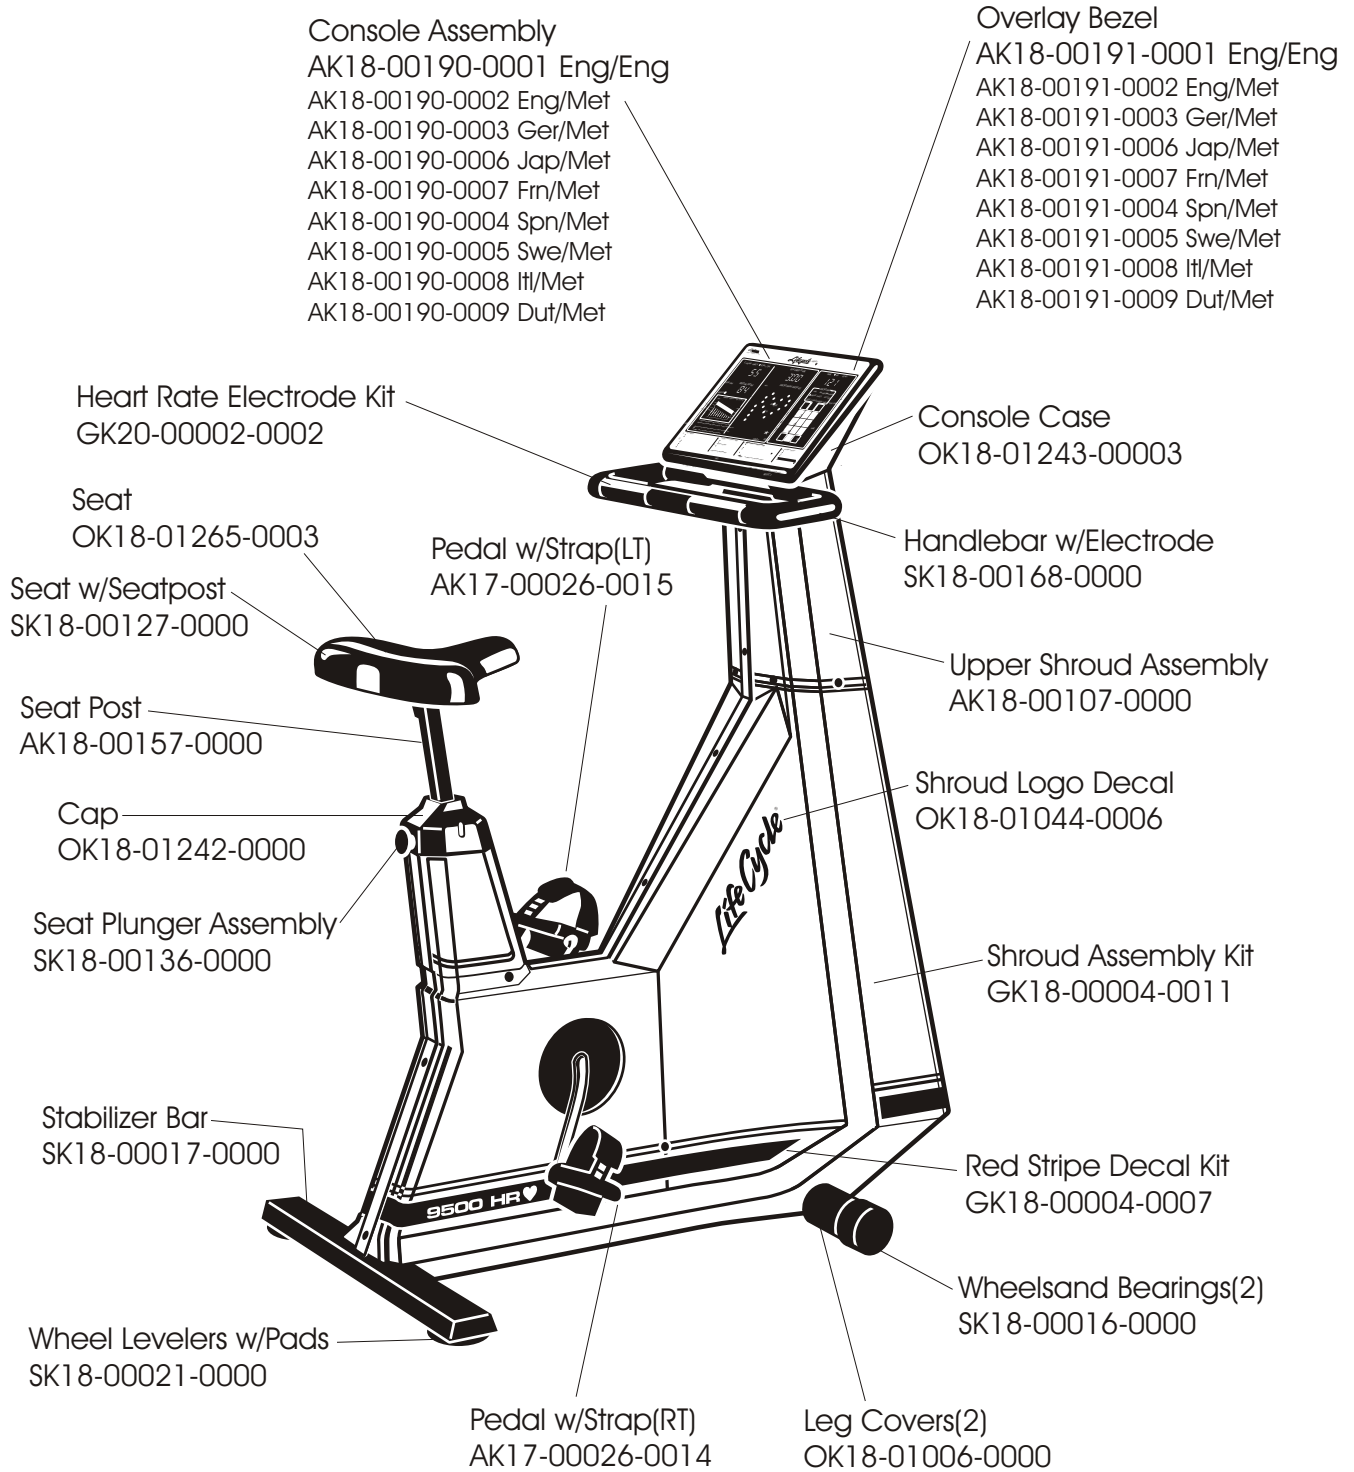

**END OF LIFE**

**LC-9500HR  
EXERCISE BIKE**

**GK18-00020-XXXX  
SN # 187772 - 188601**

**LC-9500HR  
EXERCISE BIKE**

**GK18-00020-XXXX  
SN # 187772 - 188601**